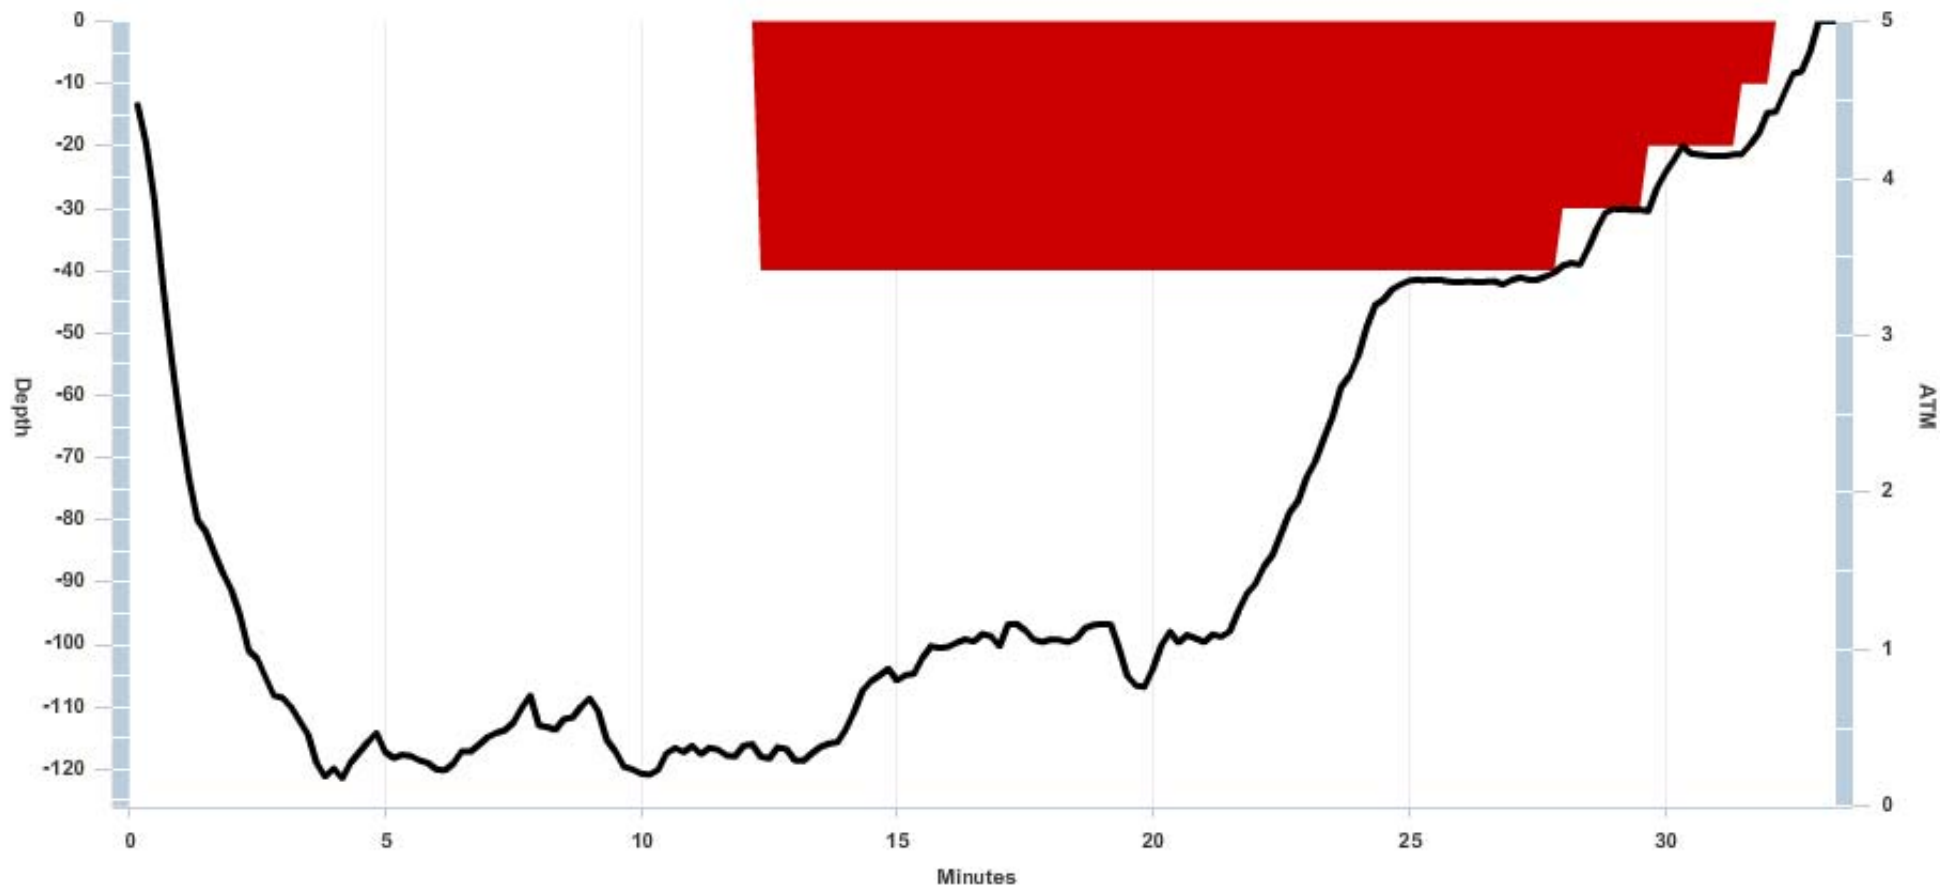

< Dive List >

09/05/2009 - 17:16 / Ivy Lea, Ontario / Ash Island Barge

Graph Details

Length: 34 min | Depth: 121 ft | GF: 30 / 89 | CNS: 0% to 8% | Firmware: v103

Dive Depth Deco Stops Inspired O2 Inspired N2 Inspired He Water Temp