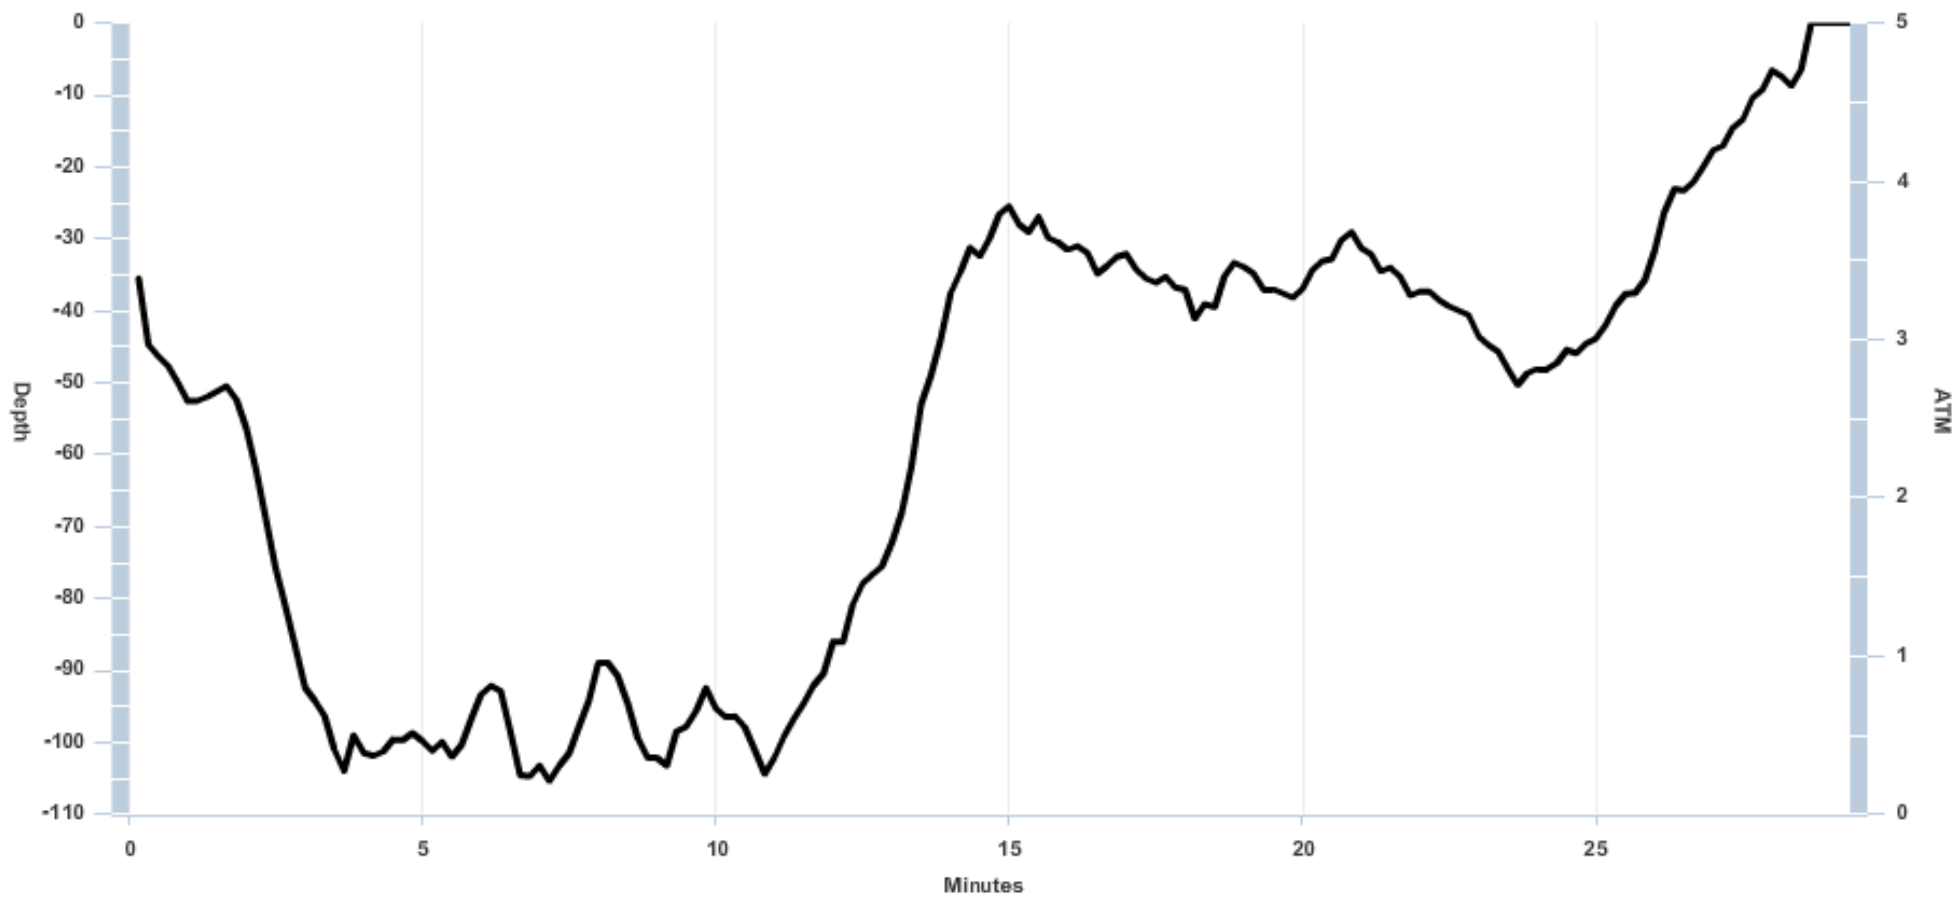

Dive List

09/06/2009 - 16:07

Graph

Details

Length: 29 min

Depth: 105 ft

GF: 30 / 85

CNS: 0% to 13%

Firmware: v103

- Dive Depth
- Deco Stops
- Inspired O2
- Inspired N2
- Inspired He
- Water Temp