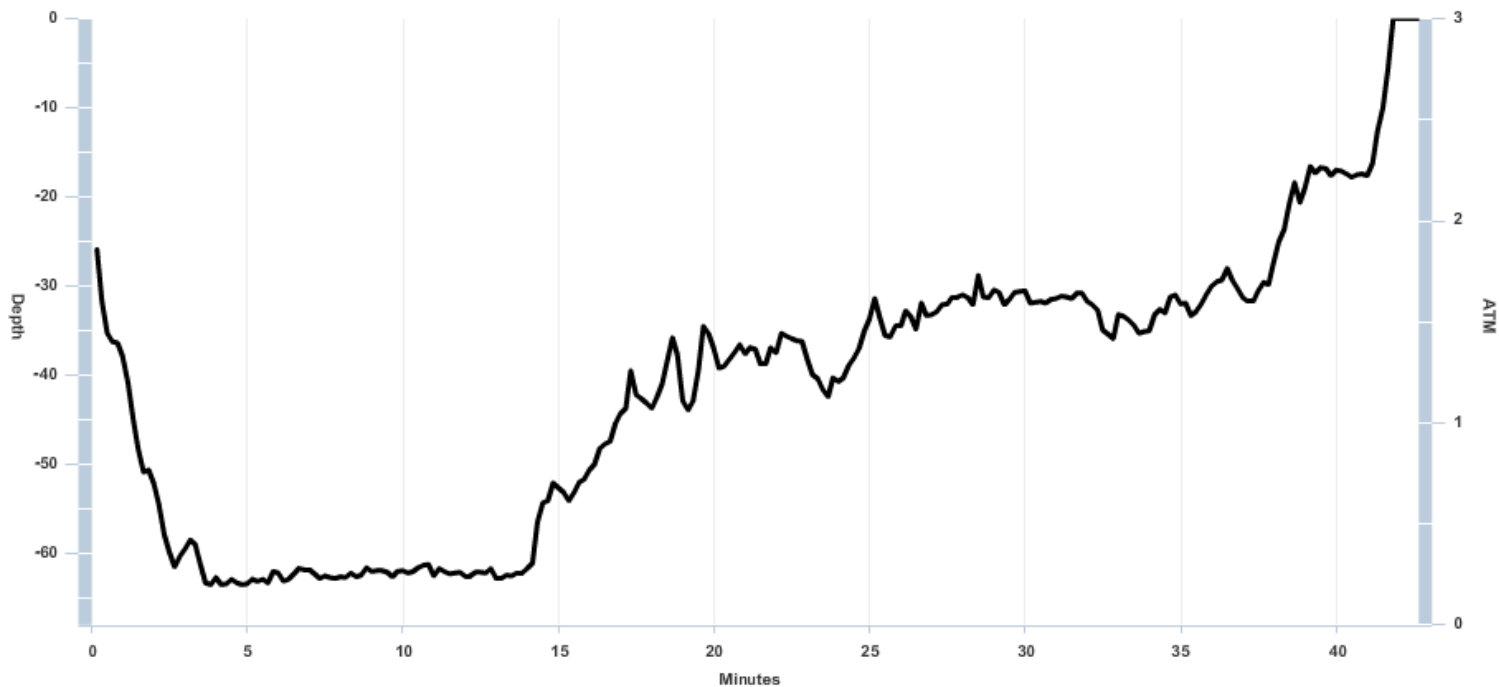

Length: 43 min | Depth: 63 ft | GF: 30 / 85 | CNS: 0% to 7% | Firmware: v103

- Dive Depth
- Deco Stops
- Inspired O2
- Inspired N2
- Inspired He
- Water Temp